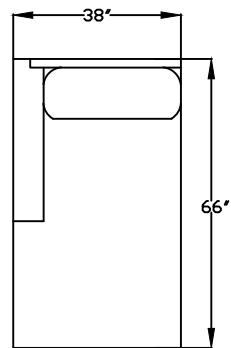

M116589X/ SOFA

M116589/ 3-CUSHION SOFA

M116595/ 3-CUSHION SOFA

M116565/ LOVESEAT

M116541/ CHAIR

116532/ L OR R ONE-ARM CHAIR (LAF/RSA SHOWN)

116582X/ L OR R 2-CUSHION ONE-ARM (LAF SHOWN)

116582/ L OR R 3-CUSHION ONE-ARM SOFA (LAF SHOWN)

116570/ L OR R ONE-ARM LOVESEAT W/RETURN (RAF/LSR SHOWN)

116594/ L OR R ONE-ARM SOFA W/RETURN (LAF/RSA SHOWN)

116566/ L OR R ONE-ARM CHAISE (LAF/RSA SHOWN)

116572X ARMLESS SOFA

116572 ARMLESS SOFA

116557/ L OR R ONE-ARM LOVESEAT (LAF SHOWN)

116548/ ARMLESS LOVESEAT

M116535/ OTTOMAN

116524/ ARMLESS CHAIR

116537/ CORNER CHAIR

116554/ L OR R ARMLESS BUMPER (RAF/LSR SHOWN)

*NOT TO SCALE

*NOT TO SCALE

This schematic is current as of February 20, 2023
 Lazar reserves the right to change dimensions and/or products offered.
 A more recent schematic may be available for this series at www.lazarind.com
 NOTE: L or R is determined by facing the piece.