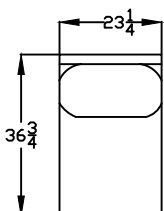

116570/ L OR R ONE-ARM LOVESEAT W/RETURN (RAF/LSR SHOWN)

116594/ L OR R ONE-ARM SOFA W/RETURN (LAF/RSA SHOWN)

116566/ L OR R ONE-ARM CHAISE (LAF/RSA SHOWN)

116572X ARMLESS SOFA

116572 ARMLESS SOFA

116557/ L OR R ONE-ARM LOVESEAT (LAF SHOWN)

116548/ ARMLESS LOVESEAT

M116535/ OTTOMAN

116524/ ARMLESS CHAIR

116537/ CORNER CHAIR

116554/ L OR R ARMLESS BUMPER (RAF/LSR SHOWN)

*NOT TO SCALE

*NOT TO SCALE

This schematic is current as of February 20, 2023
 Lazar reserves the right to change dimensions and/or products offered.
 A more recent schematic may be available for this series at www.lazarind.com
 NOTE: L or R is determined by facing the piece.