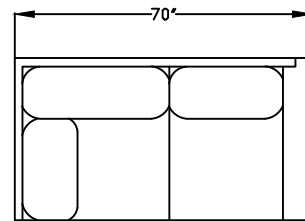

M116589X/ SOFA

M116589/ 3-CUSHION SOFA

M116595/ 3-CUSHION SOFA

M116565/ LOVESEAT

M116541/ CHAIR

116532/ L OR R ONE-ARM CHAIR (LAF/RSA SHOWN)

116582X/ L OR R 2-CUSHION ONE-ARM (LAF SHOWN)

116582/ L OR R 3-CUSHION ONE-ARM SOFA (LAF SHOWN)

116548/ ARMLESS LOVESEAT

M116535/ OTTOMAN

116524/ ARMLESS CHAIR

116537/ CORNER CHAIR

116554/ L OR R ARMLESS BUMPER (RAF/LSR SHOWN)

*NOT TO SCALE

*NOT TO SCALE

This schematic is current as of February 20, 2023
 Lazar reserves the right to change dimensions and/or products offered.
 A more recent schematic may be available for this series at www.lazarind.com
 NOTE: L or R is determined by facing the piece.