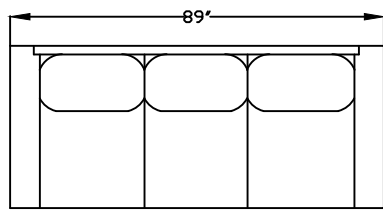

M116589X/ SOFA

M116589/ 3-CUSHION SOFA

M116595/ 3-CUSHION SOFA

M116565/ LOVESEAT

M116541/ CHAIR

116532/ L OR R ONE-ARM CHAIR (LAF/RSA SHOWN)

116582X/ L OR R 2-CUSHION ONE-ARM (LAF SHOWN)

116582/ L OR R 3-CUSHION ONE-ARM SOFA (LAF SHOWN)

116570/ L OR R ONE-ARM LOVESEAT W/RETURN (RAF/LSR SHOWN)

116594/ L OR R ONE-ARM SOFA W/RETURN (LAF/RSA SHOWN)

116566/ L OR R ONE-ARM CHAISE (LAF/RSA SHOWN)

116572X ARMLESS SOFA

116572 ARMLESS SOFA

116557/ L OR R ONE-ARM LOVESEAT (LAF SHOWN)

116548/ ARMLESS LOVESEAT

M116535/ OTTOMAN

116524/ ARMLESS CHAIR

116537/ CORNER CHAIR

116554/ L OR R ARMLESS BUMPER (RAF/LSR SHOWN)

*NOT TO SCALE

*NOT TO SCALE

This schematic is current as of February 20, 2023
 Lazar reserves the right to change dimensions and/or products offered.
 A more recent schematic may be available for this series at www.lazarind.com
 NOTE: L or R is determined by facing the piece.