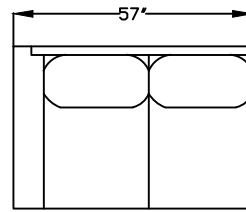

116570/ L OR R ONE-ARM LOVESEAT W/RETURN (RAF/LSR SHOWN)

116594/ L OR R ONE-ARM SOFA W/RETURN (LAF/RSA SHOWN)

116566/ L OR R ONE-ARM CHAISE (LAF/RSA SHOWN)

116572X ARMLESS SOFA

116572 ARMLESS SOFA

116557/ L OR R ONE-ARM LOVESEAT (LAF SHOWN)

116548/ ARMLESS LOVESEAT

M116535/ OTTOMAN

116524/ ARMLESS CHAIR

116537/ CORNER CHAIR

116554/ L OR R ARMLESS BUMPER (RAF/LSR SHOWN)

*NOT TO SCALE

*NOT TO SCALE

This schematic is current as of February 20, 2023
 Lazar reserves the right to change dimensions and/or products offered.
 A more recent schematic may be available for this series at www.lazarind.com
 NOTE: L or R is determined by facing the piece.