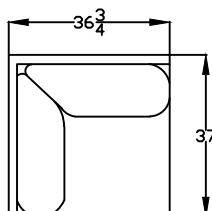

116570/ L OR R ONE-ARM LOVESEAT W/RETURN (RAF/LSR SHOWN)

116594/ L OR R ONE-ARM SOFA W/RETURN (LAF/RSA SHOWN)

116566/ L OR R ONE-ARM CHAISE (LAF/RSA SHOWN)

116572X ARMLESS SOFA

116572 ARMLESS SOFA

116557/ L OR R ONE-ARM LOVESEAT (LAF SHOWN)

116548/ ARMLESS LOVESEAT

M116535/ OTTOMAN

116524/ ARMLESS CHAIR

116537/ CORNER CHAIR

116554/ L OR R ARMLESS BUMPER (RAF/LSR SHOWN)

*NOT TO SCALE

*NOT TO SCALE

This schematic is current as of February 20, 2023
 Lazar reserves the right to change dimensions and/or products offered.
 A more recent schematic may be available for this series at www.lazarind.com
 NOTE: L or R is determined by facing the piece.