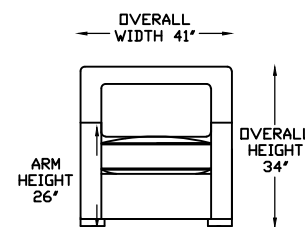

116548/ ARMLESS LOVESEAT

M116535/ OTTOMAN

116524/ ARMLESS CHAIR

116537/ CORNER CHAIR

116554/ L OR R ARMLESS BUMPER (RAF/LSR SHOWN)

*NOT TO SCALE

*NOT TO SCALE

This schematic is current as of February 20, 2023
 Lazar reserves the right to change dimensions and/or products offered.
 A more recent schematic may be available for this series at www.lazarind.com
 NOTE: L or R is determined by facing the piece.