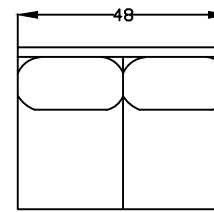

116570/ L OR R ONE-ARM LOVESEAT W/RETURN (RAF/LSR SHOWN)

116594/ L OR R ONE-ARM SOFA W/RETURN (LAF/RSA SHOWN)

116566/ L OR R ONE-ARM CHAISE (LAF/RSA SHOWN)

116572X ARMLESS SOFA

116572 ARMLESS SOFA

116557/ L OR R ONE-ARM LOVESEAT (LAF SHOWN)

116548/ ARMLESS LOVESEAT

M116535/ OTTOMAN

116524/ ARMLESS CHAIR

116537/ CORNER CHAIR

116554/ L OR R ARMLESS BUMPER (RAF/LSR SHOWN)

*NOT TO SCALE

*NOT TO SCALE

This schematic is current as of February 20, 2023
 Lazar reserves the right to change dimensions and/or products offered.
 A more recent schematic may be available for this series at www.lazarind.com
 NOTE: L or R is determined by facing the piece.