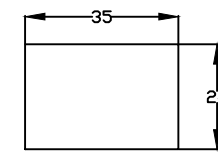

116570/ L OR R ONE-ARM LOVESEAT W/RETURN (RAF/LSR SHOWN)

116594/ L OR R ONE-ARM SOFA W/RETURN (LAF/RSA SHOWN)

116566/ L OR R ONE-ARM CHAISE (LAF/RSA SHOWN)

116572X ARMLESS SOFA

116572 ARMLESS SOFA

116557/ L OR R ONE-ARM LOVESEAT (LAF SHOWN)

116548/ ARMLESS LOVESEAT

M116535/ OTTOMAN

116524/ ARMLESS CHAIR

116537/ CORNER CHAIR

116554/ L OR R ARMLESS BUMPER (RAF/LSR SHOWN)

*NOT TO SCALE

*NOT TO SCALE

This schematic is current as of February 20, 2023
 Lazar reserves the right to change dimensions and/or products offered.
 A more recent schematic may be available for this series at www.lazarind.com
 NOTE: L or R is determined by facing the piece.