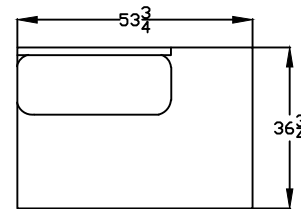

116548/ ARMLESS LOVESEAT

M116535/ OTTOMAN

116524/ ARMLESS CHAIR

116537/ CORNER CHAIR

116554/ L OR R ARMLESS BUMPER (RAF/LSR SHOWN)

*NOT TO SCALE

*NOT TO SCALE

This schematic is current as of February 20, 2023
 Lazar reserves the right to change dimensions and/or products offered.
 A more recent schematic may be available for this series at www.lazarind.com
 NOTE: L or R is determined by facing the piece.