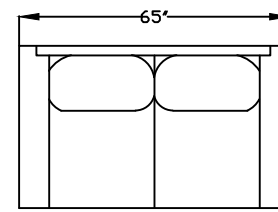

M116589X/ SOFA

M116589/ 3-CUSHION SOFA

M116595/ 3-CUSHION SOFA

M116565/ LOVESEAT

M116541/ CHAIR

116532/ L OR R ONE-ARM CHAIR (LAF/RSA SHOWN)

116582X/ L OR R 2-CUSHION ONE-ARM (LAF SHOWN)

116582/ L OR R 3-CUSHION ONE-ARM SOFA (LAF SHOWN)

116570/ L OR R ONE-ARM LOVESEAT W/RETURN (RAF/LSR SHOWN)

116594/ L OR R ONE-ARM SOFA W/RETURN (LAF/RSA SHOWN)

116566/ L OR R ONE-ARM CHAISE (LAF/RSA SHOWN)

116572X ARMLESS SOFA

116572 ARMLESS SOFA

116557/ L OR R ONE-ARM LOVESEAT (LAF SHOWN)

116548/ ARMLESS LOVESEAT

M116535/ OTTOMAN

116524/ ARMLESS CHAIR

116537/ CORNER CHAIR

116554/ L OR R ARMLESS BUMPER (RAF/LSR SHOWN)

*NOT TO SCALE

*NOT TO SCALE

This schematic is current as of February 20, 2023
 Lazar reserves the right to change dimensions and/or products offered.
 A more recent schematic may be available for this series at www.lazarind.com
 NOTE: L or R is determined by facing the piece.