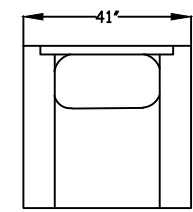

M116589X/ SOFA

M116589/ 3-CUSHION SOFA

M116595/ 3-CUSHION SOFA

M116565/ LOVESEAT

M116541/ CHAIR

116532/ L OR R ONE-ARM CHAIR (LAF/RSA SHOWN)

116582X/ L OR R 2-CUSHION ONE-ARM (LAF SHOWN)

116582/ L OR R 3-CUSHION ONE-ARM SOFA (LAF SHOWN)

116548/ ARMLESS LOVESEAT

M116535/ OTTOMAN

116524/ ARMLESS CHAIR

116537/ CORNER CHAIR

116554/ L OR R ARMLESS BUMPER (RAF/LSR SHOWN)

*NOT TO SCALE

*NOT TO SCALE

This schematic is current as of February 20, 2023
 Lazar reserves the right to change dimensions and/or products offered.
 A more recent schematic may be available for this series at www.lazarind.com
 NOTE: L or R is determined by facing the piece.