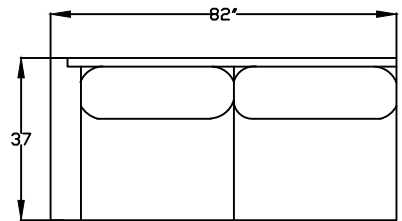

M116589X/ SOFA

M116589/ 3-CUSHION SOFA

M116595/ 3-CUSHION SOFA

M116565/ LOVESEAT

M116541/ CHAIR

116532/ L OR R ONE-ARM CHAIR (LAF/RSA SHOWN)

116582X/ L OR R 2-CUSHION ONE-ARM (LAF SHOWN)

116582/ L OR R 3-CUSHION ONE-ARM SOFA (LAF SHOWN)

116548/ ARMLESS LOVESEAT

M116535/ OTTOMAN

116524/ ARMLESS CHAIR

116537/ CORNER CHAIR

116554/ L OR R ARMLESS BUMPER (RAF/LSR SHOWN)

*NOT TO SCALE

*NOT TO SCALE

This schematic is current as of February 20, 2023
 Lazar reserves the right to change dimensions and/or products offered.
 A more recent schematic may be available for this series at www.lazarind.com
 NOTE: L or R is determined by facing the piece.