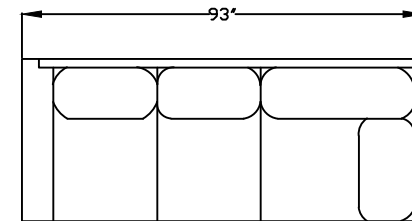

M116589X/ SOFA

M116589/ 3-CUSHION SOFA

M116595/ 3-CUSHION SOFA

M116565/ LOVESEAT

M116541/ CHAIR

116532/ L OR R ONE-ARM CHAIR (LAF/RSA SHOWN)

116582X/ L OR R 2-CUSHION ONE-ARM (LAF SHOWN)

116582/ L OR R 3-CUSHION ONE-ARM SOFA (LAF SHOWN)

116570/ L OR R ONE-ARM LOVESEAT W/RETURN (RAF/LSR SHOWN)

116594/ L OR R ONE-ARM SOFA W/RETURN (LAF/RSA SHOWN)

116566/ L OR R ONE-ARM CHAISE (LAF/RSA SHOWN)

116572X ARMLESS SOFA

116572 ARMLESS SOFA

116557/ L OR R ONE-ARM LOVESEAT (LAF SHOWN)

116548/ ARMLESS LOVESEAT

M116535/ OTTOMAN

116524/ ARMLESS CHAIR

116537/ CORNER CHAIR

116554/ L OR R ARMLESS BUMPER (RAF/LSR SHOWN)

*NOT TO SCALE

*NOT TO SCALE

This schematic is current as of February 20, 2023
 Lazar reserves the right to change dimensions and/or products offered.
 A more recent schematic may be available for this series at www.lazarind.com
 NOTE: L or R is determined by facing the piece.