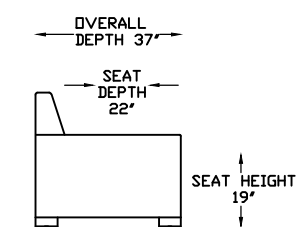

116548/ ARMLESS LOVESEAT

M116535/ OTTOMAN

116524/ ARMLESS CHAIR

116537/ CORNER CHAIR

116554/ L OR R ARMLESS BUMPER (RAF/LSR SHOWN)

*NOT TO SCALE

*NOT TO SCALE

This schematic is current as of February 20, 2023
 Lazar reserves the right to change dimensions and/or products offered.
 A more recent schematic may be available for this series at www.lazarind.com
 NOTE: L or R is determined by facing the piece.