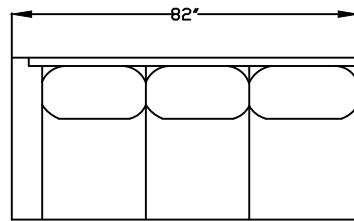

M116589X/ SOFA

M116589/ 3-CUSHION SOFA

M116595/ 3-CUSHION SOFA

M116565/ LOVESEAT

M116541/ CHAIR

116532/ L OR R ONE-ARM CHAIR (LAF/RSA SHOWN)

116582X/ L OR R 2-CUSHION ONE-ARM (LAF SHOWN)

116582/ L OR R 3-CUSHION ONE-ARM SOFA (LAF SHOWN)

116570/ L OR R ONE-ARM LOVESEAT W/RETURN (RAF/LSR SHOWN)

116594/ L OR R ONE-ARM SOFA W/RETURN (LAF/RSA SHOWN)

116566/ L OR R ONE-ARM CHAISE (LAF/RSA SHOWN)

116572X ARMLESS SOFA

116572 ARMLESS SOFA

116557/ L OR R ONE-ARM LOVESEAT (LAF SHOWN)

116548/ ARMLESS LOVESEAT

M116535/ OTTOMAN

116524/ ARMLESS CHAIR

116537/ CORNER CHAIR

116554/ L OR R ARMLESS BUMPER (RAF/LSR SHOWN)

*NOT TO SCALE

*NOT TO SCALE

This schematic is current as of February 20, 2023
 Lazar reserves the right to change dimensions and/or products offered.
 A more recent schematic may be available for this series at www.lazarind.com
 NOTE: L or R is determined by facing the piece.