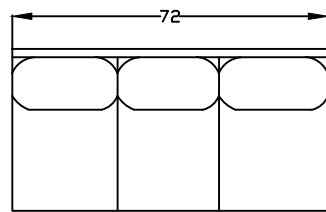

116570/ L OR R ONE-ARM LOVESEAT W/RETURN (RAF/LSR SHOWN)

116594/ L OR R ONE-ARM SOFA W/RETURN (LAF/RSA SHOWN)

116566/ L OR R ONE-ARM CHAISE (LAF/RSA SHOWN)

116572X ARMLESS SOFA

116572 ARMLESS SOFA

116557/ L OR R ONE-ARM LOVESEAT (LAF SHOWN)

116548/ ARMLESS LOVESEAT

M116535/ OTTOMAN

116524/ ARMLESS CHAIR

116537/ CORNER CHAIR

116554/ L OR R ARMLESS BUMPER (RAF/LSR SHOWN)

*NOT TO SCALE

*NOT TO SCALE

This schematic is current as of February 20, 2023
 Lazar reserves the right to change dimensions and/or products offered.
 A more recent schematic may be available for this series at www.lazarind.com
 NOTE: L or R is determined by facing the piece.