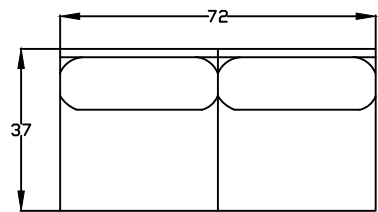

M116589X/ SOFA

M116589/ 3-CUSHION SOFA

M116595/ 3-CUSHION SOFA

M116565/ LOVESEAT

M116541/ CHAIR

116532/ L OR R ONE-ARM CHAIR (LAF/RSA SHOWN)

116582X/ L OR R 2-CUSHION ONE-ARM (LAF SHOWN)

116582/ L OR R 3-CUSHION ONE-ARM SOFA (LAF SHOWN)

116570/ L OR R ONE-ARM LOVESEAT W/RETURN (RAF/LSR SHOWN)

116594/ L OR R ONE-ARM SOFA W/RETURN (LAF/RSA SHOWN)

116566/ L OR R ONE-ARM CHAISE (LAF/RSA SHOWN)

116572X ARMLESS SOFA

116572 ARMLESS SOFA

116557/ L OR R ONE-ARM LOVESEAT (LAF SHOWN)

116548/ ARMLESS LOVESEAT

M116535/ OTTOMAN

116524/ ARMLESS CHAIR

116537/ CORNER CHAIR

116554/ L OR R ARMLESS BUMPER (RAF/LSR SHOWN)

*NOT TO SCALE

*NOT TO SCALE

This schematic is current as of February 20, 2023
 Lazar reserves the right to change dimensions and/or products offered.
 A more recent schematic may be available for this series at www.lazarind.com
 NOTE: L or R is determined by facing the piece.